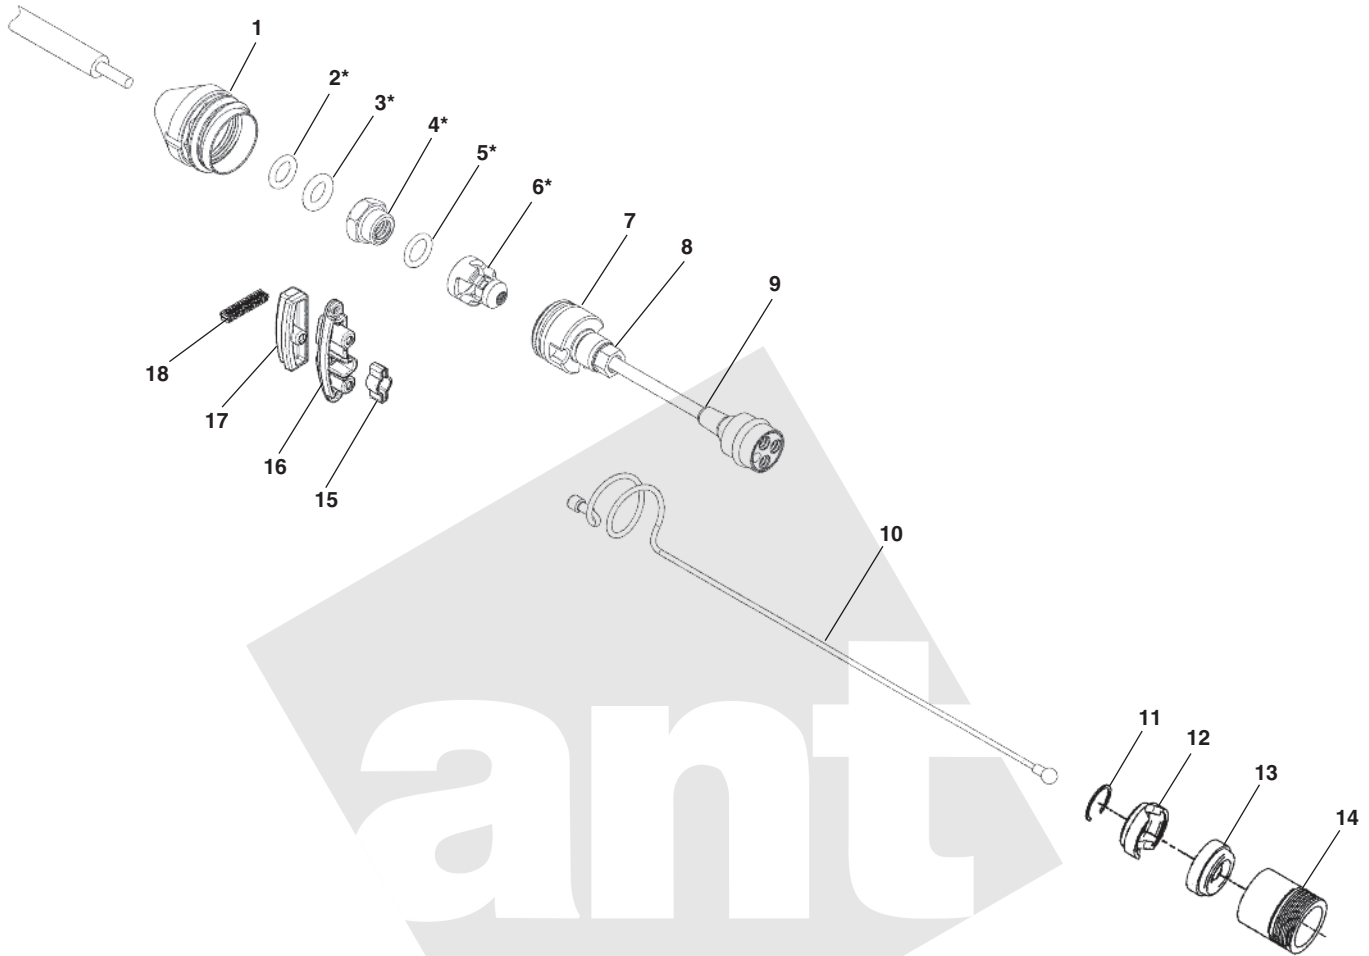

**RM200A Push Cable Assembly**

**NOTE: Order parts by Catalog Number only.  
DO NOT order by Reference Number.**

Ref. No.	Catalog No.	Description
-	43863	RM200 Push Cable Assembly 200 ft.
1	43888	Rear Spring Shell
2	44688	O-Ring
3	45383	O-Ring
4	45388	Push Nut
5	71222	O-Ring
6	24258	Push Bond
7	21913	Spring Cap
8	71067	Compression Nut
9	18818	Coil Cord
10	18823	Safety Cable
11	20278	Retaining Ring
12	20283	Connector w/Slot
13	20288	Connector Less Slot
14	20273	Locking Sleeve
15	71607	Clamp
16	35933	Sealing Clamp
17	35928	Wire Plug
18	36223	12 Pin IDC Connector
*	43113	Retermination Kit (Items Marked w/*)
Items Not Shown		
	22728	S.S. Spring
	21908	Compression Bushing (Incl. In Re-term Kit)
	18768	O-Ring (Incl. In Re-term Kit)
	21923	Inline Locking Sleeve

## RM200B Push Cable Assembly

**NOTE: Order parts by Catalog Number only.  
DO NOT order by Reference Number.**

Ref. No.	Catalog No.	Description
	51813	D2B Push Cable Asm L/Camera
1	53198	Rear Spring Shell
2	71222	O-Ring
3	45383	O-Ring
4	53188	Push Nut Jacket
5	53193	Push Bond
6	53183	Terminated Cord Asm.
7	53743	Inner Spring
8	53723	Wire Sleeve
9	54268	O-Ring
10	18768	O-Ring
11	53738	Inner Spring Cap
12	21908	Mini Compression Bushing
13	53753	Compression Nut
14	53748	Safety Cable
15	51818	Spring Asm.
16	53733	Inner Spring Plug
17	53728	Coil Cord
*	52593	Retermination Kit
Following Item Not Shown		
	20273	Locking Sleeve
	20288	Connector
	20283	Connector W/Slot
	20278	Retaining Ring