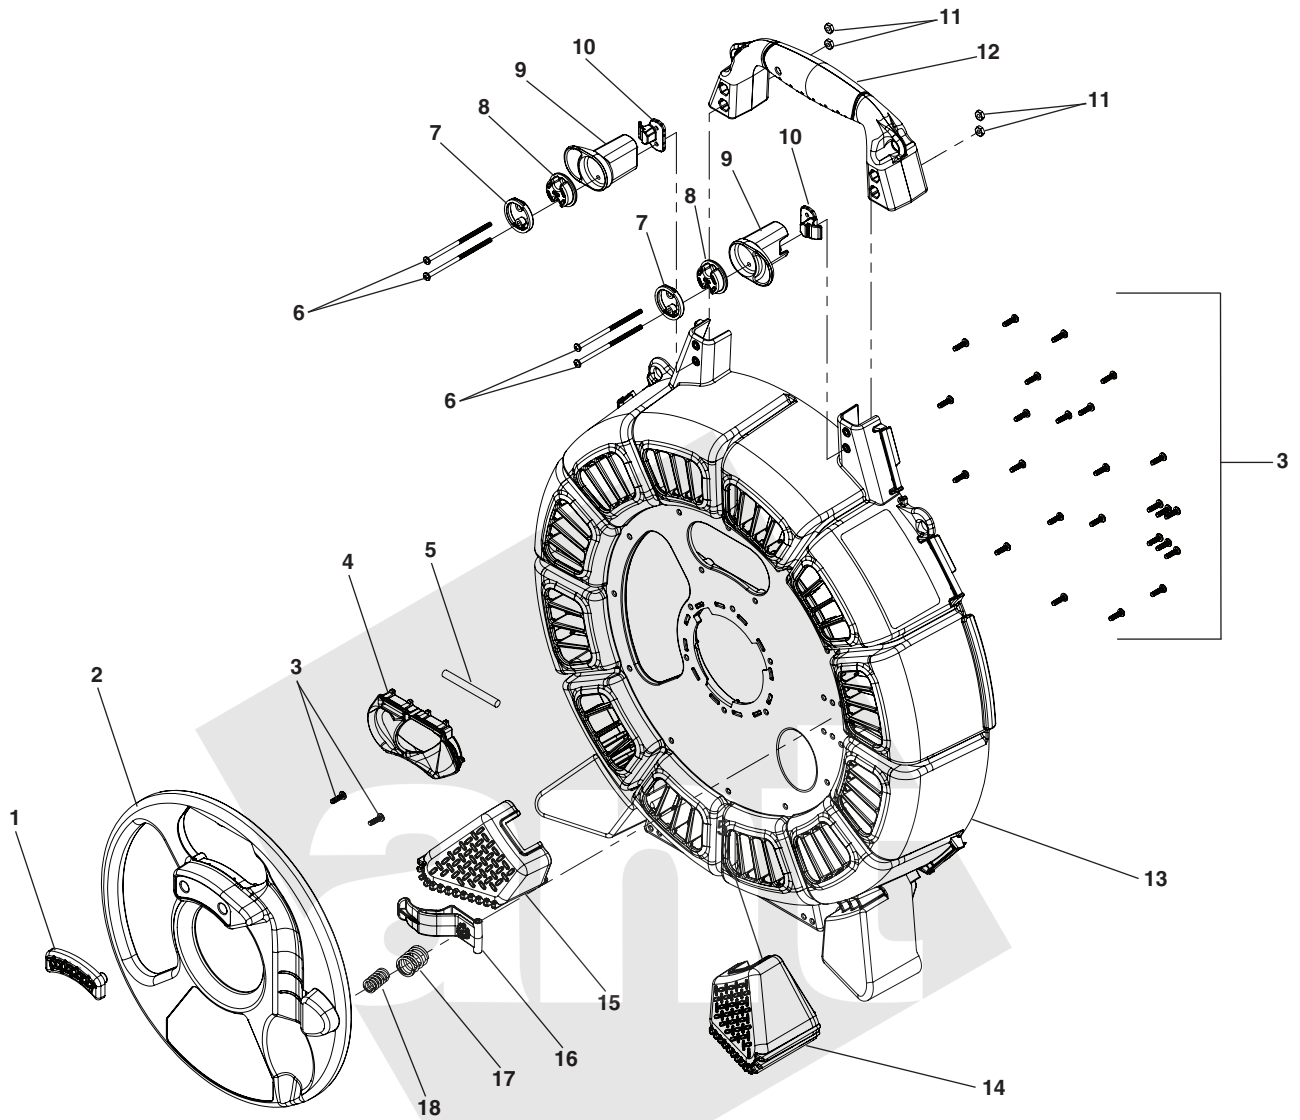

**RM200A Push Cable Assembly**

**NOTE: Order parts by Catalog Number only.  
DO NOT order by Reference Number.**

Ref. No.	Catalog No.	Description
-	43863	RM200 Push Cable Assembly 200 ft.
1	43888	Rear Spring Shell
2	44688	O-Ring
3	45383	O-Ring
4	45388	Push Nut
5	71222	O-Ring
6	24258	Push Bond
7	21913	Spring Cap
8	71067	Compression Nut
9	18818	Coil Cord
10	18823	Safety Cable
11	20278	Retaining Ring
12	20283	Connector w/Slot
13	20288	Connector Less Slot
14	20273	Locking Sleeve
15	71607	Clamp
16	35933	Sealing Clamp
17	35928	Wire Plug
18	36223	12 Pin IDC Connector
*	43113	Retermination Kit (Items Marked w/*)
Items Not Shown		
	22728	S.S. Spring
	21908	Compression Bushing (Incl. In Re-term Kit)
	18768	O-Ring (Incl. In Re-term Kit)
	21923	Inline Locking Sleeve

## RM200B Push Cable Assembly

**NOTE: Order parts by Catalog Number only.  
DO NOT order by Reference Number.**

Ref. No.	Catalog No.	Description
	51813	D2B Push Cable Asm L/Camera
1	53198	Rear Spring Shell
2	71222	O-Ring
3	45383	O-Ring
4	53188	Push Nut Jacket
5	53193	Push Bond
6	53183	Terminated Cord Asm.
7	53743	Inner Spring
8	53723	Wire Sleeve
9	54268	O-Ring
10	18768	O-Ring
11	53738	Inner Spring Cap
12	21908	Mini Compression Bushing
13	53753	Compression Nut
14	53748	Safety Cable
15	51818	Spring Asm.
16	53733	Inner Spring Plug
17	53728	Coil Cord
*	52593	Retermination Kit
Following Item Not Shown		
	20273	Locking Sleeve
	20288	Connector
	20283	Connector W/Slot
	20278	Retaining Ring