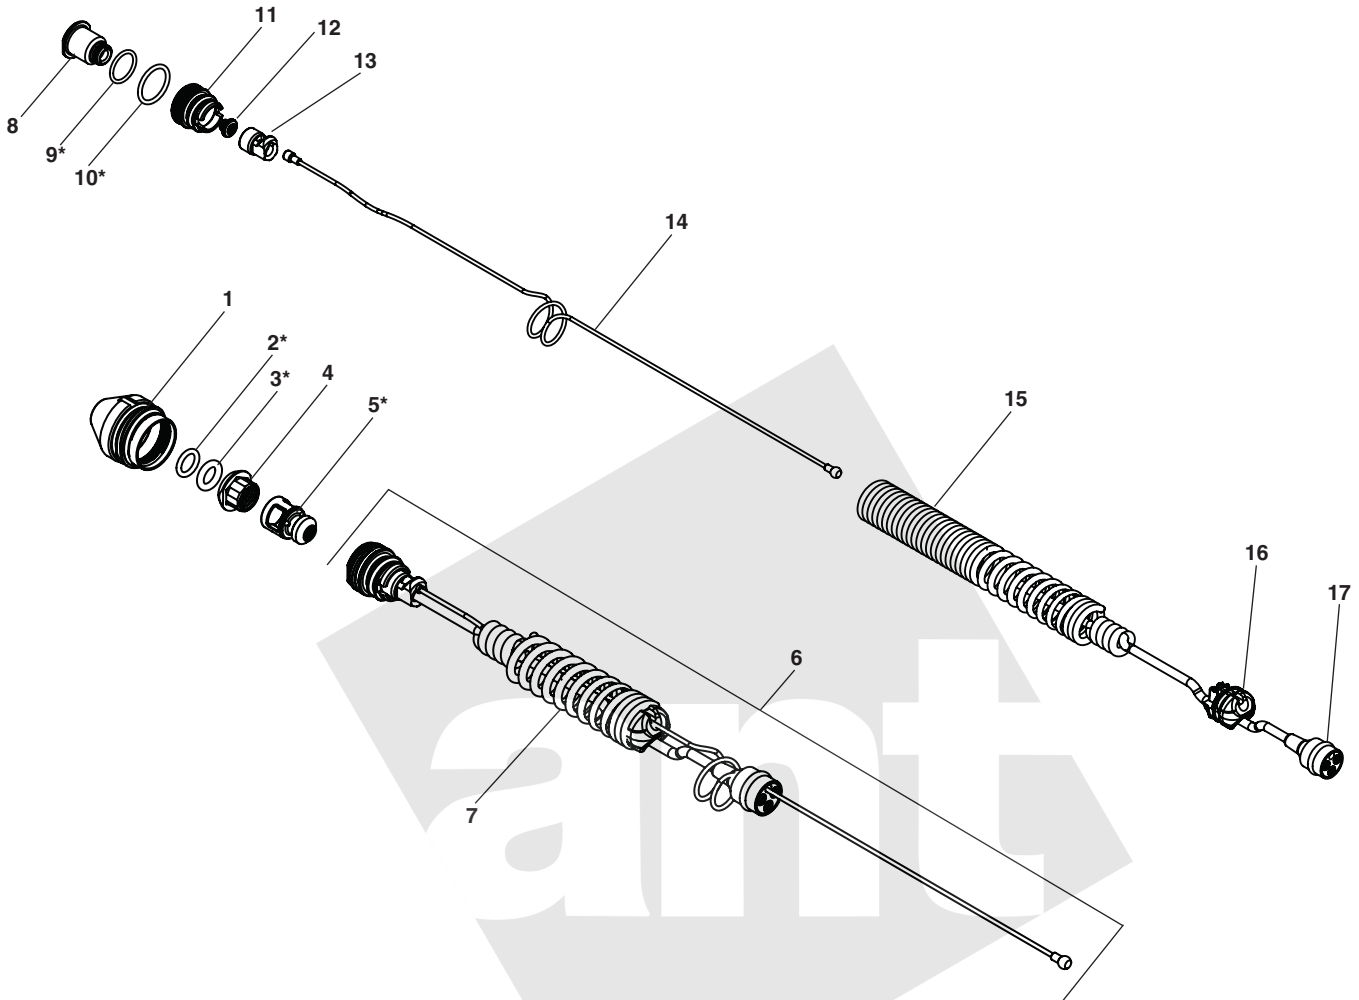

**RM200A Push Cable Assembly**

**NOTE: Order parts by Catalog Number only.  
DO NOT order by Reference Number.**

Ref. No.	Catalog No.	Description
-	43863	RM200 Push Cable Assembly 200 ft.
1	43888	Rear Spring Shell
2	44688	O-Ring
3	45383	O-Ring
4	45388	Push Nut
5	71222	O-Ring
6	24258	Push Bond
7	21913	Spring Cap
8	71067	Compression Nut
9	18818	Coil Cord
10	18823	Safety Cable
11	20278	Retaining Ring
12	20283	Connector w/Slot
13	20288	Connector Less Slot
14	20273	Locking Sleeve
15	71607	Clamp
16	35933	Sealing Clamp
17	35928	Wire Plug
18	36223	12 Pin IDC Connector
*	43113	Retermination Kit (Items Marked w/*)
Items Not Shown		
	22728	S.S. Spring
	21908	Compression Bushing (Incl. In Re-term Kit)
	18768	O-Ring (Incl. In Re-term Kit)
	21923	Inline Locking Sleeve

## RM200B Push Cable Assembly

**NOTE: Order parts by Catalog Number only.  
DO NOT order by Reference Number.**

Ref. No.	Catalog No.	Description
	51813	D2B Push Cable Asm L/Camera
1	53198	Rear Spring Shell
2	71222	O-Ring
3	45383	O-Ring
4	53188	Push Nut Jacket
5	53193	Push Bond
6	53183	Terminated Cord Asm.
7	53743	Inner Spring
8	53723	Wire Sleeve
9	54268	O-Ring
10	18768	O-Ring
11	53738	Inner Spring Cap
12	21908	Mini Compression Bushing
13	53753	Compression Nut
14	53748	Safety Cable
15	51818	Spring Asm.
16	53733	Inner Spring Plug
17	53728	Coil Cord
*	52593	Retermination Kit
Following Item Not Shown		
	20273	Locking Sleeve
	20288	Connector
	20283	Connector W/Slot
	20278	Retaining Ring