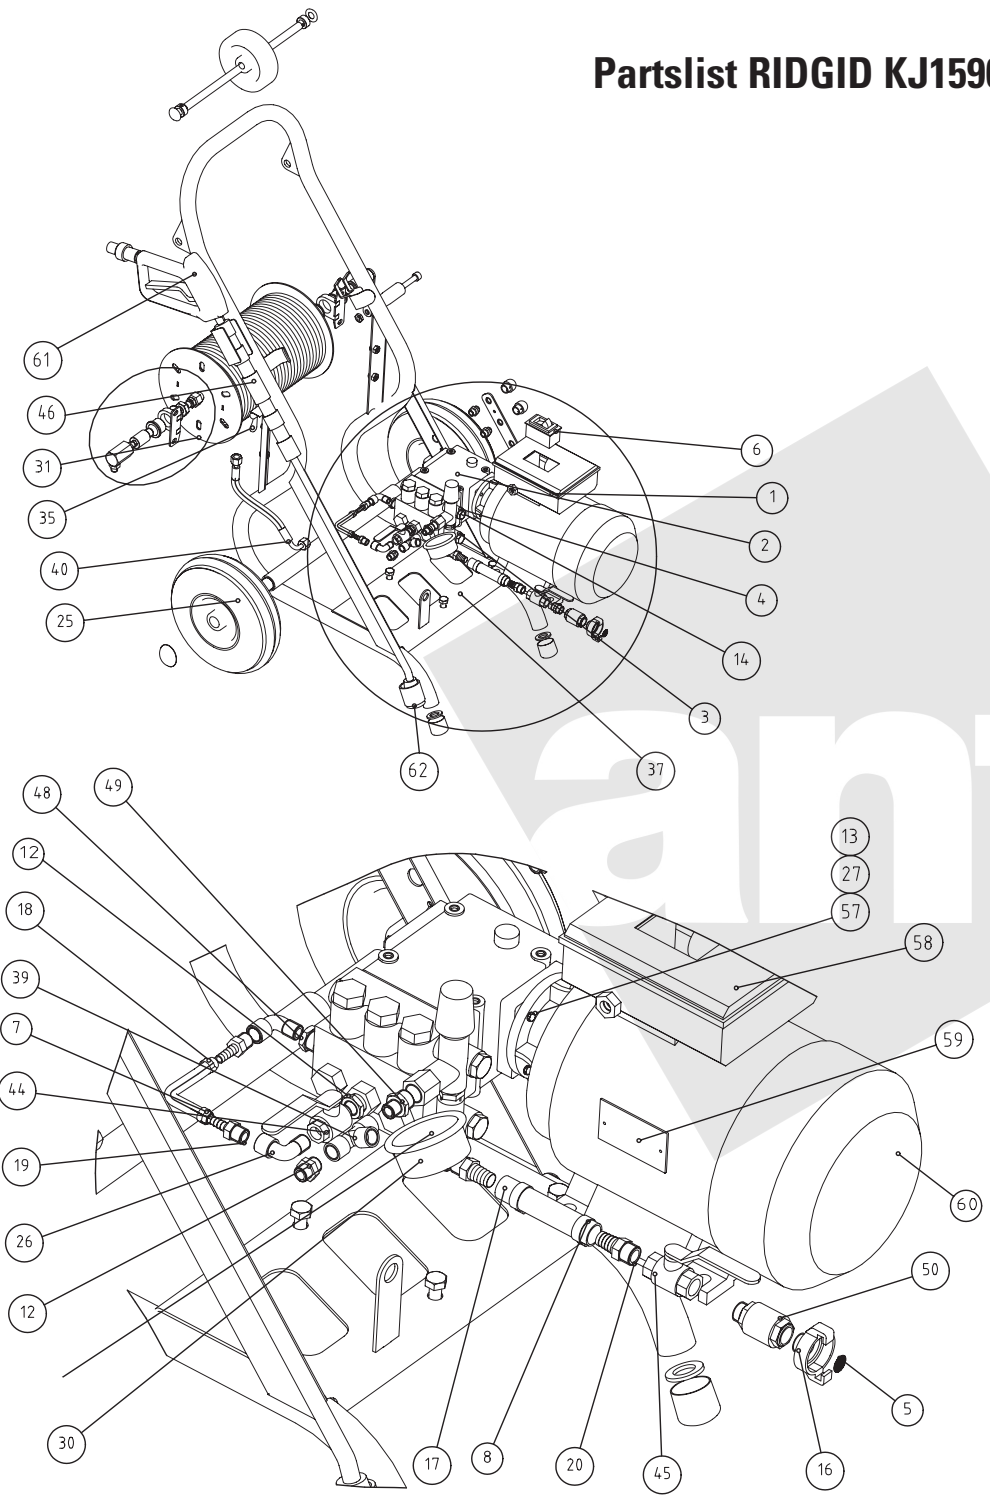

Partlist RIDGID KJ1590 II

Revision 03/10/2005 (1/2)

Partslist KJ1590 II (2/2)

| Part no. | Number Ridgid art.nr. | Description |
|----------|-----------------------|----------------------------|
| 1 | 60946 | Motor complete |
| 2 | 71986 | H.D.pump NP10/15-140 |
| 3 | * | Bolt (belongs to Unloader) |
| 4 | 60936 | Unloader ULA-150 |
| 5 | 60896 | Strainer |
| 6 | 60976 | Switch assembly |
| 7 | 88716 | Hose |
| 8 | 88726 | Hose Clamp |
| 9 | 58446 | Front nozzle 1/4" |
| 10 | 58436 | Back nozzle 1/4" |
| 11 | 88736 | Messing nipple 1/4" bu |
| 12 | 88746 | Adapter A 04 BM 04 BM |
| 13 | 61016 | 4*screw M6x25 |
| 14 | 88756 | Locking Cover |
| 15 | 88766 | Shaft |
| 16 | 60836 | Quick conn. Geka 3/8" |
| 17 | 88776 | Suction hose |
| 18 | 88786 | Hose clamp |
| 19 | 88796 | Hose Tail |
| 20 | 88396 | Slangp. 3/8"bu x 13mm tule |
| 21 | 88406 | Shaft of upper wheel |
| 22 | 88416 | Shaft with lever |
| 23 | 88426 | Bearing bushing |
| 24 | 88436 | Wheel assembly |
| 25 | 88446 | Wheel |
| 26 | 88456 | Elbow |
| 27 | 88866 | ELVZ spring washer M6 |
| 28 | 88466 | ELVZ 8.8 bolt M8 x 16 |
| 29 | 88476 | Handle |
| 30 | 60926 | Manometer |
| 31 | 88486 | Hosereel |