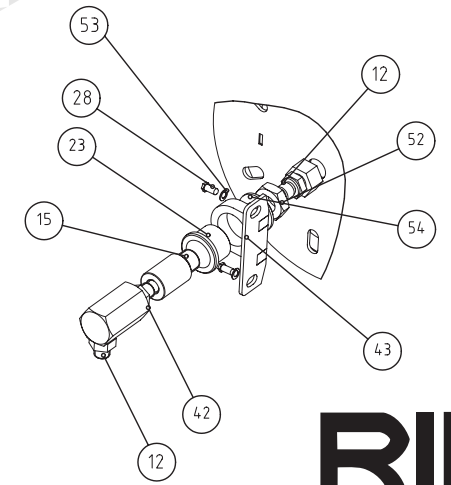

Partlist RIDGID KJ1590 II

Revision 03/10/2005 (1/2)

Partslist KJ1590 II (2/2)

| Part no. | Number Ridgid art.nr. | Description |
|----------|-----------------------|----------------------------|
| 1 | 60946 | Motor complete |
| 2 | 71986 | H.D.pump NP10/15-140 |
| 3 | * | Bolt (belongs to Unloader) |
| 4 | 60936 | Unloader ULA-150 |
| 5 | 60896 | Strainer |
| 6 | 60976 | Switch assembly |
| 7 | 88716 | Hose |
| 8 | 88726 | Hose Clamp |
| 9 | 58446 | Front nozzle 1/4" |
| 10 | 58436 | Back nozzle 1/4" |
| 11 | 88736 | Messing nipple 1/4" bu |
| 12 | 88746 | Adapter A 04 BM 04 BM |
| 13 | 61016 | 4*screw M6x25 |
| 14 | 88756 | Locking Cover |
| 15 | 88766 | Shaft |
| 16 | 60836 | Quick conn. Geka 3/8" |
| 17 | 88776 | Suction hose |
| 18 | 88786 | Hose clamp |
| 19 | 88796 | Hose Tail |
| 20 | 88396 | Slangp. 3/8"bu x 13mm tule |
| 21 | 88406 | Shaft of upper wheel |
| 22 | 88416 | Shaft with lever |
| 23 | 88426 | Bearing bushing |
| 24 | 88436 | Wheel assembly |
| 25 | 88446 | Wheel |
| 26 | 88456 | Elbow |
| 27 | 88866 | ELVZ spring washer M6 |
| 28 | 88466 | ELVZ 8.8 bolt M8 x 16 |
| 29 | 88476 | Handle |
| 30 | 60926 | Manometer |
| 31 | 88486 | Hosereel |