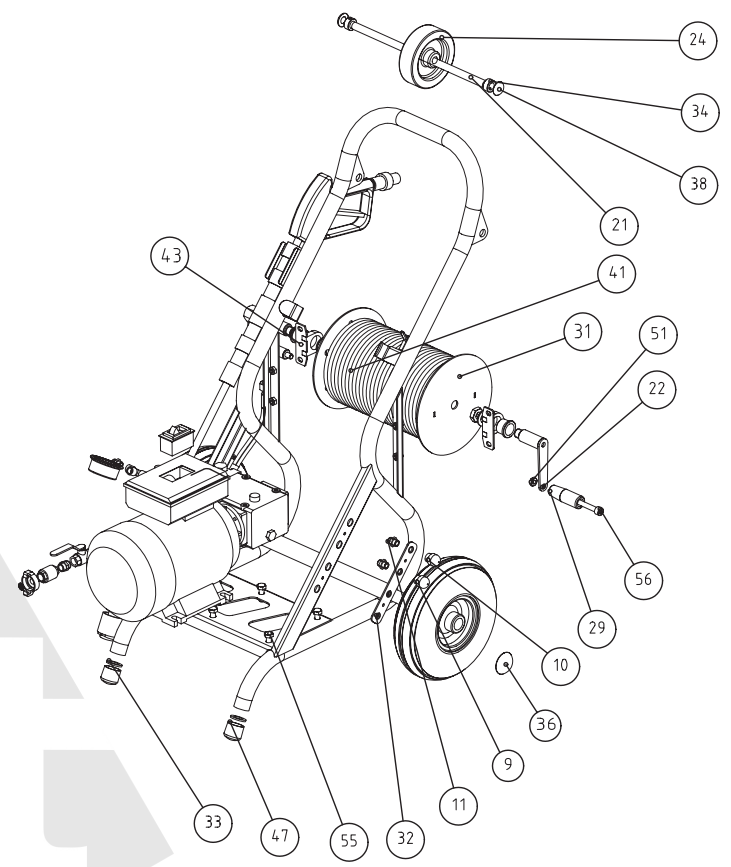

Partlist RIDGID KJ1590 II

Revision 03/10/2005 (1/2)

Partslist KJ1590 II (2/2)

| Part no. | Number Ridgid art.nr. | Description |
|----------|-----------------------|----------------------------|
| 1 | 60946 | Motor complete |
| 2 | 71986 | H.D.pump NP10/15-140 |
| 3 | * | Bolt (belongs to Unloader) |
| 4 | 60936 | Unloader ULA-150 |
| 5 | 60896 | Strainer |
| 6 | 60976 | Switch assembly |
| 7 | 88716 | Hose |
| 8 | 88726 | Hose Clamp |
| 9 | 58446 | Front nozzle 1/4" |
| 10 | 58436 | Back nozzle 1/4" |
| 11 | 88736 | Messing nipple 1/4" bu |
| 12 | 88746 | Adapter A 04 BM 04 BM |
| 13 | 61016 | 4*screw M6x25 |
| 14 | 88756 | Locking Cover |
| 15 | 88766 | Shaft |
| 16 | 60836 | Quick conn. Geka 3/8" |
| 17 | 88776 | Suction hose |
| 18 | 88786 | Hose clamp |
| 19 | 88796 | Hose Tail |
| 20 | 88396 | Slangp. 3/8"bu x 13mm tule |
| 21 | 88406 | Shaft of upper wheel |
| 22 | 88416 | Shaft with lever |
| 23 | 88426 | Bearing bushing |
| 24 | 88436 | Wheel assembly |
| 25 | 88446 | Wheel |
| 26 | 88456 | Elbow |
| 27 | 88866 | ELVZ spring washer M6 |
| 28 | 88466 | ELVZ 8.8 bolt M8 x 16 |
| 29 | 88476 | Handle |
| 30 | 60926 | Manometer |
| 31 | 88486 | Hosereel |